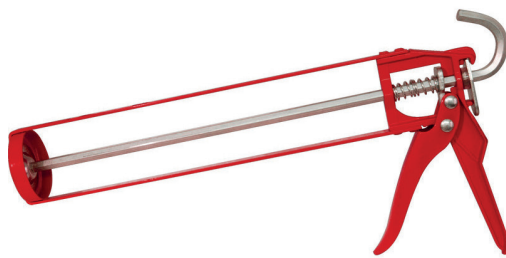

Accesorios

SFG20 Chemical Anchor Gun

SFG50 Sealant Application Gun

SFG30 Foam Gun

Chemical Anchor Mixer

SFG30 Pu Foam Application Gun

Sausage Sealant Nozzles

SFG50 Sealant Application Gun

SF11 Adhesive Application Trowel

SFG55 Sealant Application Gun

Cartridge Sealant Nozzles

SFG600 Sausage Application Gun